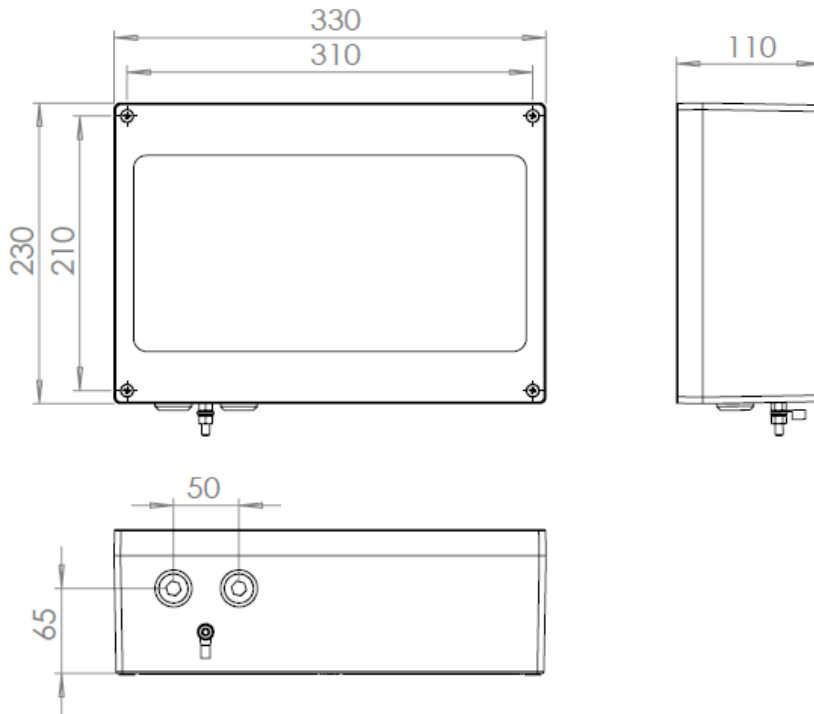

Options

M25	M25 cable entries (other thread types available on request)
NM	Non-maintained emergency mode
90	90-minute emergency duration (90 minutes at 50% output)
MPL	Marine protection finish (for use in highly saline coastal locations)
RALxxx	Specific paint colour (RAL number to be specified)

Add the required suffix to the product reference.

Example: **LX1EXO****E2LB57M25** = Exodus **emergency** bulkhead with M25 entries.

Accessories

LX4EXO-DECALRMD	Exodus Exit Decal – Running Man Down Arrow
LX4EXO-DECALRML	Exodus Exit Decal – Running Man Left Arrow
LX4EXO-DECALRMR	Exodus Exit Decal – Running Man Right Arrow
LX4EXO-SRP	Stirrup mounting bracket (Stainless Steel)